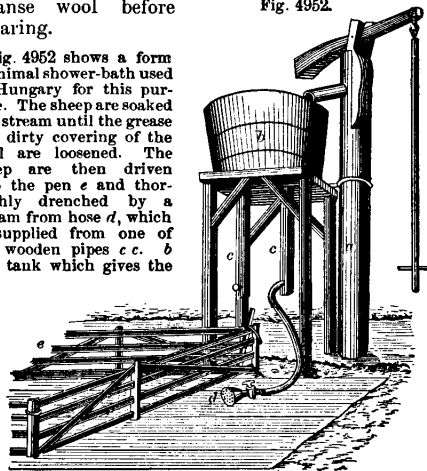

Sheep-washing Apparatus. A mechanical arrangement to cleanse wool before shearing.

Fig. 4952.

Fig. 4952 shows a form of animal shower-bath used in Hungary for this purpose. The sheep are soaked in a stream until the grease and dirty covering of the wool are loosened. The sheep are then driven into the pen *e* and thoroughly drenched by a stream from hose *d*, which is supplied from one of the wooden pipes *c c*. *b* is a tank which gives the

Sheep-Washing Apparatus.