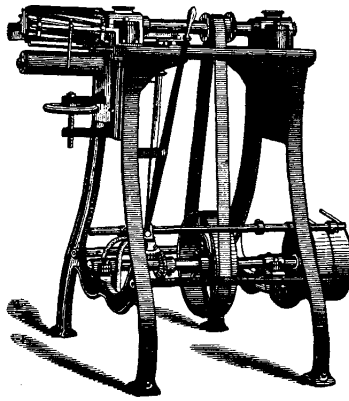

**Trimming-shear.** A machine for trimming wool borders on Coir, Sisal, and other mats.

It has various adjustments: for width of border not exceeding ten inches, either straight or irregular; and for thickness of material.

Fig. 6661.

*Curtis and Marble's Trimming-Shear.*