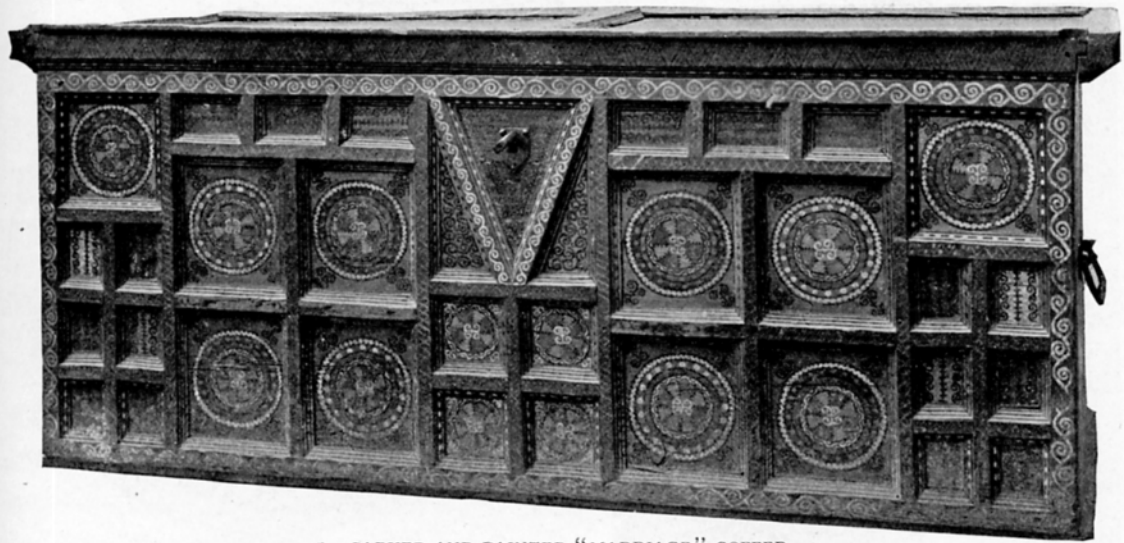

UPPER AUSTRIA

1 INTERIOR OF AN INN, RE-ERECTED IN THE FRANCISCO-CAROLINUM MUSEUM, LINZ

2 INTERIOR OF A BEDROOM, RE-ERECTED IN THE FRANCISCO-CAROLINUM MUSEUM, LINZ

UPPER AUSTRIA

3 CARVED AND PAINTED COFFER

4 PAINTED CUPBOARD

UPPER AUSTRIA

5 CARVED AND PAINTED "MARRIAGE" COFFER

6 CARVED MANGLE-BOARD (ROLLBRETT)

7 PAINTED TUB (BRAUSCHAFF)

8 CARVED BUTTER-MOULDS

UPPER AUSTRIA

9 MADONNA AND CHILD IN CARVED WOOD