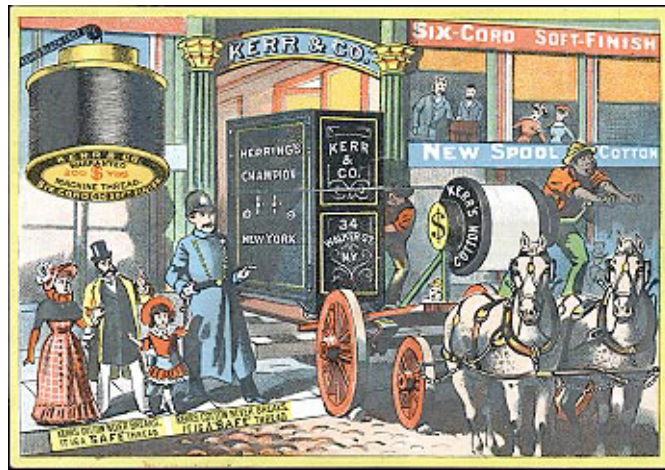

Not all images are to scale.

KERR'S SPOOL COTTON.

KERR & CO'S
DOLLAR \$ BRAND
SPOOL COTTON,
 IS
SIX-CORD & SOFT-FINISH,
 ON NEW MACHINE SPOOLS.
 WARRANTED 200 YARDS.
ASK FOR KERR'S SPOOL COTTON,
EVERYWHERE, AND ACCEPT
NO OTHER.